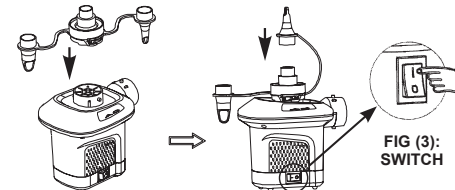

FIG (4): ATTACH NOZZLE

FIG (3): SWITCH

INTEX®

SAVE THESE INSTRUCTIONS