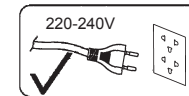

FIG (2)

DEFLATION

1. Attach nozzle to the deflation connector if necessary and hold pump against inflation valve on item to be deflated. See Fig (4).

NOTE: On large items like inflatable boats and large air mattresses, the pump will fit directly into the inflation valves and provide faster deflation times. Use the appropriate nozzle on small inflation valves as on small air mattresses, etc.

2. Plug in the AC line cord into an AC electrical outlet. See Fig (2).
3. SWITCH ON: Press "I"; SWITCH OFF: Press "O". See Fig (3).