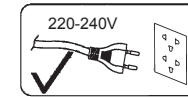

FIG (3): SWITCH

FIG (2)

INTEX®

SAVE THESE INSTRUCTIONS